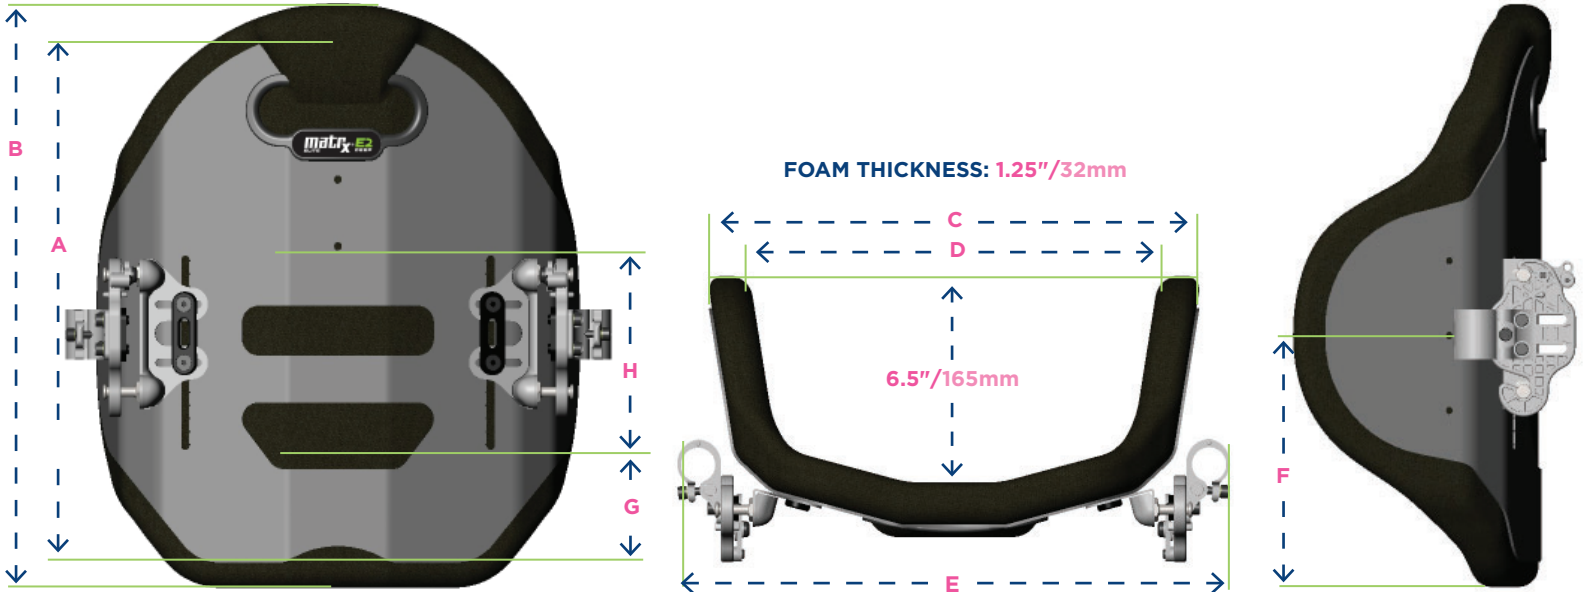

MATRIX® E2™ DEEP BACK BACK SPECIFICATIONS

E2D BACK SIZE	A BACK SHELL HEIGHT	B OVERAL BACK HEIGHT	C BACK SHELL WIDTH	D OVERAL INSIDE WIDTH	E BACK CANE WIDTH	F APEX OF LATERAL	G SLOT POSITION	H SLOT LENGTH
1406	6"/15cm	7.5"/191mm	12.75"/324mm	10.5"/267mm	13"-16"/33-41cm	3"/76mm	1.40"/36mm	3.25"/83mm
1408	8"/20cm	9.5"/241mm	12.75"/324mm	10.5"/267mm	13"-16"/33-41cm	4"/102mm	1.80"/46mm	3.50"/89mm
1410	10"/25cm	11.5"/292mm	12.75"/324mm	10.5"/267mm	13"-16"/33-41cm	6"/152mm	3.30"/84mm	4.00"/102mm
1412	12"/30cm	13.5"/343mm	12.75"/324mm	10.5"/267mm	13"-16"/33-41cm	7"/178mm	3.30"/84mm	4.39"/112mm
1414	14"/36cm	15.5"/393mm	12.75"/324mm	10.5"/267mm	13"-16"/33-41cm	7.5"/191mm	3.50"/89mm	5.57"/141mm
1416	16"/41cm	17.5"/446mm	12.75"/324mm	10.5"/267mm	13"-16"/33-41cm	8.25"/210mm	4.50"/114mm	5.57"/141mm
1418	18"/46cm	19.5"/495mm	12.75"/324mm	11.5"/292mm	13"-16"/33-41cm	8.25"/210mm	4.50"/114mm	6.50"/165mm
1420	20"/51cm	21.5"/546mm	12.75"/324mm	11.5"/292mm	13"-16"/33-41cm	8.25"/210mm	4.50"/114mm	6.50"/165mm
1506	6"/15cm	7.5"/191mm	13.75"/349mm	11.5"/292mm	14"-17"/36-43cm	3"/76mm	1.40"/36mm	3.25"/83mm
1508	8"/20cm	9.5"/241mm	13.75"/349mm	11.5"/292mm	14"-17"/36-43cm	4"/102mm	1.80"/46mm	3.50"/89mm
1510	10"/25cm	11.5"/292mm	13.75"/349mm	11.5"/292mm	14"-17"/36-43cm	6"/152mm	3.30"/84mm	4.00"/102mm
1512	12"/30cm	13.5"/343mm	13.75"/349mm	11.5"/292mm	14"-17"/36-43cm	7"/178mm	3.30"/84mm	4.39"/112mm
1514	14"/36cm	15.5"/393mm	13.75"/349mm	11.5"/292mm	14"-17"/36-43cm	7.5"/191mm	3.50"/89mm	5.57"/141mm
1516	16"/41cm	17.5"/446mm	13.75"/349mm	11.5"/292mm	14"-17"/36-43cm	8.25"/210mm	4.50"/114mm	5.57"/141mm
1518	18"/46cm	19.5"/495mm	13.75"/349mm	11.5"/292mm	14"-17"/36-43cm	8.25"/210mm	4.50"/114mm	6.50"/165mm
1520	20"/51cm	21.5"/546mm	13.75"/349mm	11.5"/292mm	14"-17"/36-43cm	8.25"/210mm	4.50"/114mm	6.50"/165mm
1606	6"/15cm	7.5"/191mm	14.75"/375mm	12.5"/318mm	15"-18"/38-46cm	3"/76mm	1.40"/36mm	3.25"/83mm
1608	8"/20cm	9.5"/241mm	14.75"/375mm	12.5"/318mm	15"-18"/38-46cm	4"/102mm	1.80"/46mm	3.50"/89mm
1610	10"/25cm	11.5"/292mm	14.75"/375mm	12.5"/318mm	15"-18"/38-46cm	6"/152mm	3.30"/84mm	4.00"/102mm
1612	12"/30cm	13.5"/343mm	14.75"/375mm	12.5"/318mm	15"-18"/38-46cm	7"/178mm	3.30"/84mm	4.39"/112mm
1614	14"/36cm	15.5"/393mm	14.75"/375mm	12.5"/318mm	15"-18"/38-46cm	7.5"/191mm	3.50"/89mm	5.57"/141mm
1616	16"/41cm	17.5"/446mm	14.75"/375mm	12.5"/318mm	15"-18"/38-46cm	8.25"/210mm	4.50"/114mm	5.57"/141mm
1618	18"/46cm	19.5"/495mm	14.75"/375mm	12.5"/318mm	15"-18"/38-46cm	8.25"/210mm	4.50"/114mm	6.50"/165mm
1620	20"/51cm	21.5"/546mm	14.75"/375mm	12.5"/318mm	15"-18"/38-46cm	8.25"/210mm	4.50"/114mm	6.50"/165mm